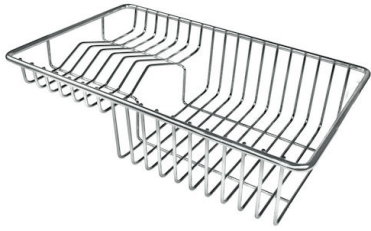

Space waste fitting The elegant SPACE steel cap closes the drain and leaves no visible residues collected in the basket below. Space also has a small footprint and allows the optimal use of the under-sink compartment.

Small radius Bowls with squared shapes with a modern design and an increased capacity, for a minimal aesthetics connected with an extreme practicality.

Deep bowls

This bowls reach an important depth, over 20 cm, thanks to the advanced production technology, that can offer great capieny and practicity in all the washing operations.

TECHNICAL DATA

Lavello / Sink cod. 3366 050

GALLERY

OPTIONAL ACCESSORIES

GRILLE POR.ASSIETTES INOX
mm214x379

A100 C03

* only in combination with the accessory
A644 A01

PLANCHE DE DECOUPE DOUBLE
HDPE

A153 A00

GRILLE PORTE-ASSIETTES INOX

250x425

A100 B01

GRILLE PORTE-ASSIETTES INOX
25x35

A100 A54

* only in combination with the accessory
A644 F04

KIT RÂPES ET PLANCHE DE
DECOUPE HDPE