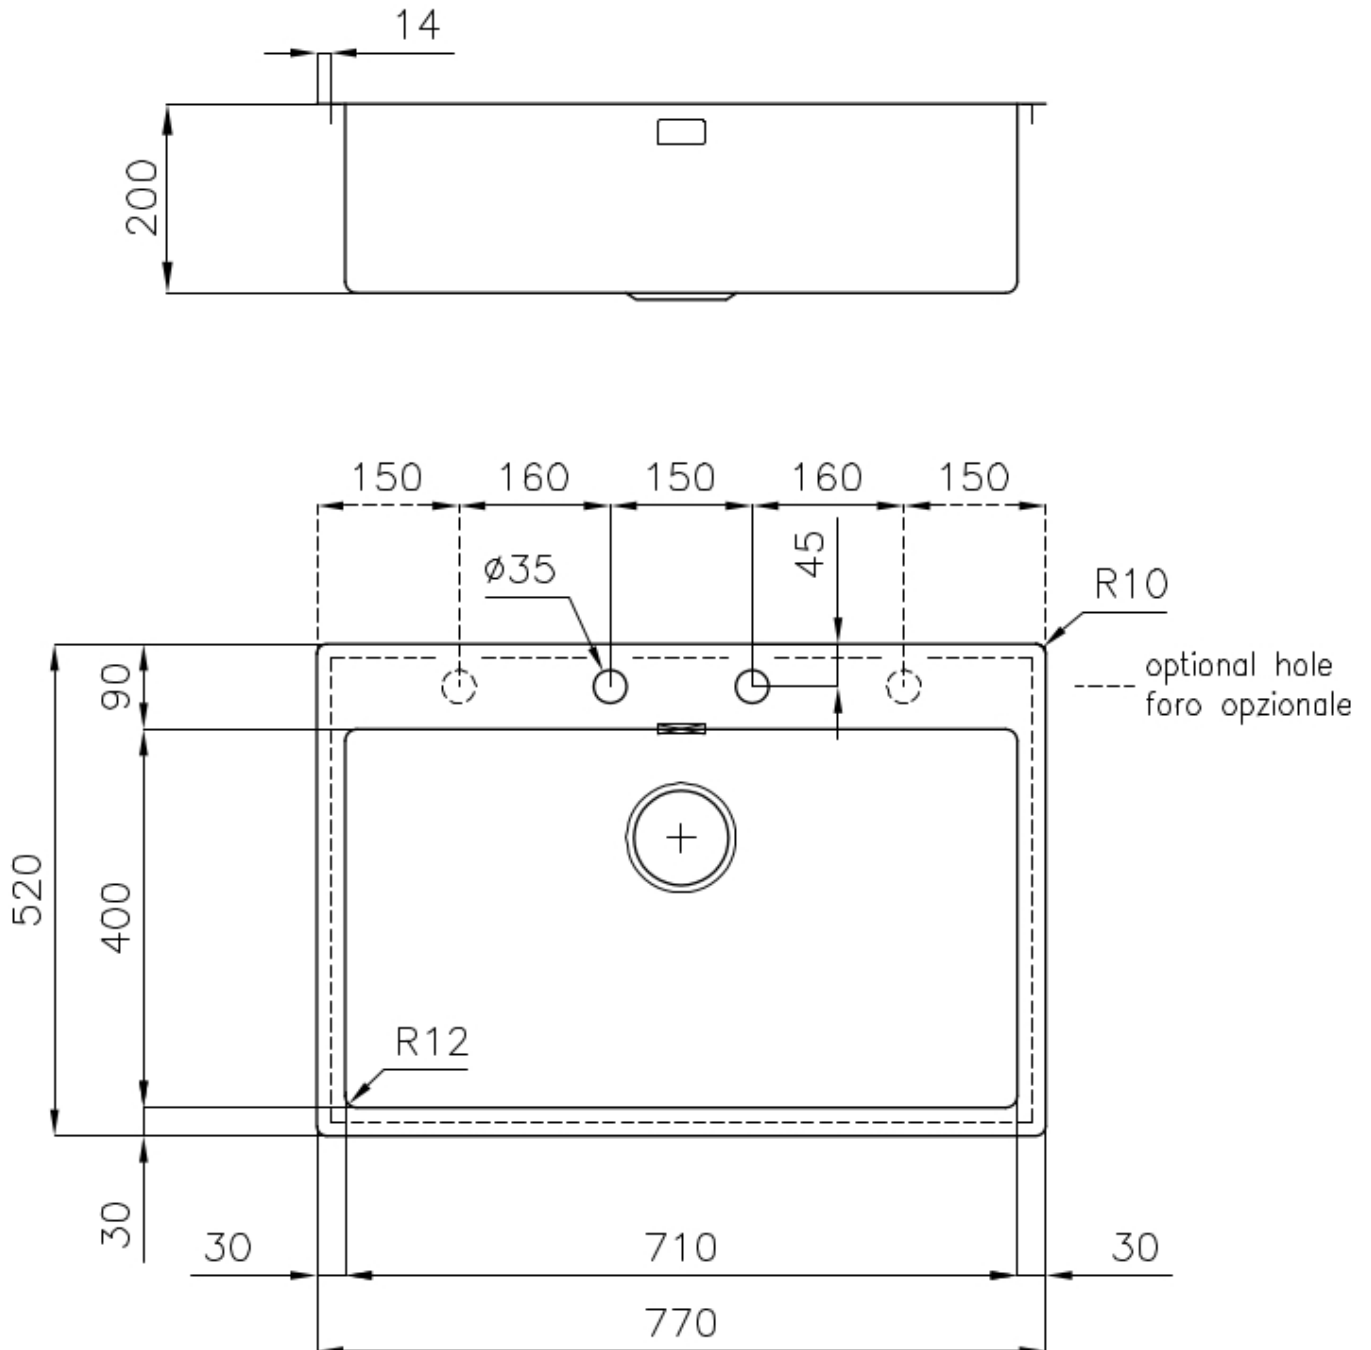

Texture Brushed in line

Base 80 cm

Dimensions 770x520 mm

Standard fittings Fixing hooks, gasket, drain, overflow and siphon, boxed packing

Mixer holes 2 standard holes

Built-in hole [View technical data sheet](#)

Drainer No

Width 77 cm

Bowl dimension 710x400mm

Number of bowls 1 bowl

Waste fitting Drain with automatic control SPACE

FEATURES

Double mixer hole The large tap counter is already fitted with a series of 2 tap holes. In the second hole it is possible to install the remote control of the automatic drain or, alternatively, a practical soap dispenser.

Small radius Bowls with squared shapes with a modern design and an increased capacity, for a minimal aesthetics connected with an extreme practicality.

Deep bowls

This bowls reach an important depth, over 20 cm, thanks to the advanced production technology, that can offer great capieny and practicity in all the washing operations.

TECHNICAL DATA

Lavello / Sink cod. 3366 050

GALLERY

OPTIONAL ACCESSORIES

GRILLE POR.ASSIETTES INOX
mm214x379

A100 C03

* only in combination with the accessory
A644 A01

PLANCHE DE DECOUPE DOUBLE
HDPE