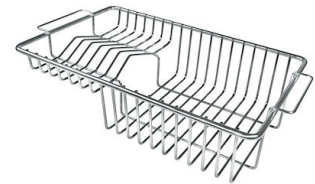

Space waste fitting The elegant SPACE steel cap closes the drain and leaves no visible residues collected in the basket below. Space also has a small footprint and allows the optimal use of the under-sink compartment.

Small radius Bowls with squared shapes with a modern design and an increased capacity, for a minimal aesthetics connected with an extreme practicality.

Deep bowls

This bowls reach an important depth, over 20 cm, thanks to the advanced production technology, that can offer great capieny and practicity in all the washing operations.

TECHNICAL DATA

Lavello / Sink cod. 3366 050

GALLERY

OPTIONAL ACCESSORIES

GRILLE POR.ASSIETTES INOX
mm214x379

A100 C03

* only in combination with the accessory
A644 A01

PLANCHE DE DECOUPE DOUBLE
HDPE

A153 A00

GRILLE PORTE-ASSIETTES INOX

250x425

A100 B01

GRILLE PORTE-ASSIETTES INOX
25x35

A100 A54

* only in combination with the accessory
A644 F04

KIT RÂPES ET PLANCHE DE
DECOUPE HDPE