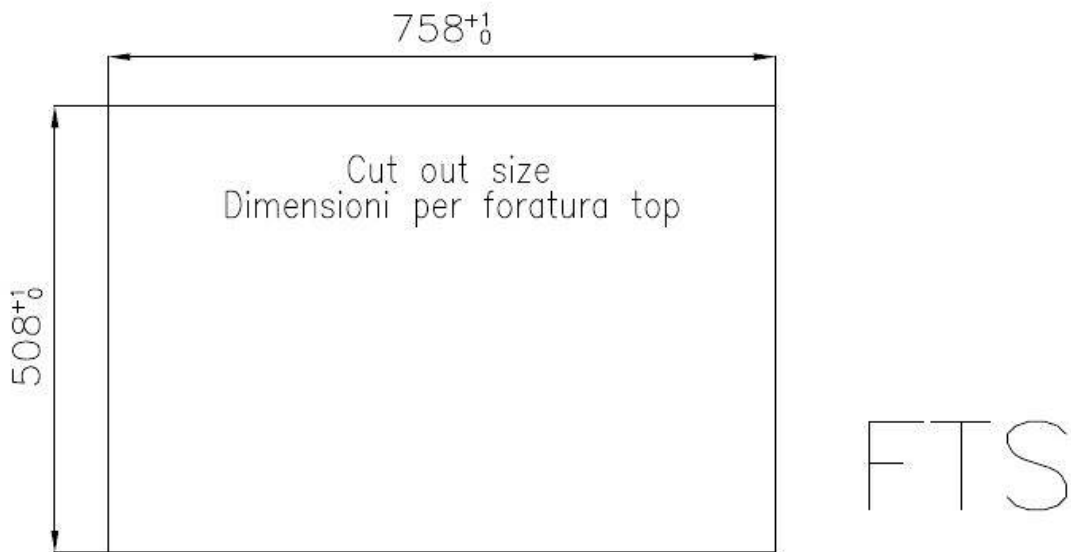

Lavello / Sink cod. 3366 050